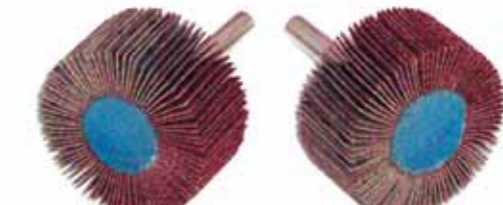

Stock Code	Description	Product Grade	MOS
SKMW-30056	SK Abrasives Mop Wheel 30 X 5 X 6	P040AO – P320AO	25,000RPM
SKMW-30106	SK Abrasives Mop Wheel 30 X 10 X 6	P040AO – P320AO	25,000RPM
SKMW-30156	SK Abrasives Mop Wheel 30 X 15 X 6	P040AO – P320AO	25,000RPM
SKMW-30206	SK Abrasives Mop Wheel 30 X 20 X 6	P040AO – P320AO	25,000RPM
SKMW-30256	SK Abrasives Mop Wheel 30 X 25 X 6	P040AO – P320AO	25,000RPM
SKMW-30306	SK Abrasives Mop Wheel 30 X 30 X 6	P040AO – P320AO	25,000RPM