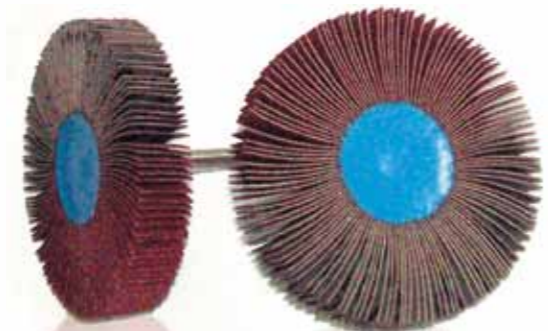

Stock Code	Description	Product Grade	MOS
SKMW-80206	SK Abrasives Mop Wheel 80 X 20 X 6	P040AO – P320AO	9,500RPM
SKMW-80306	SK Abrasives Mop Wheel 80 X 30 X 6	P040AO – P320AO	9,500RPM
SKMW-80406	SK Abrasives Mop Wheel 80 X 40 X 6	P040AO – P320AO	9,500RPM
SKMW-80506	SK Abrasives Mop Wheel 80 X 50 X 6	P040AO – P320AO	9,500RPM