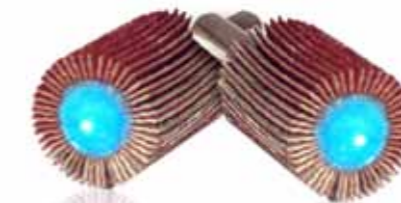

SK Abrasives MOP WHEEL

Even Polishing for Tough Spots

The biggest challenge when it comes to polishing any surface is the difficult task of tackling hard to reach areas such as the curves, bends and twists. The Mop Wheel with its loose and flexible flaps is the perfect answer for this.

SK Abrasives Mop Wheels or fan abrasive wheels are made of Aluminium Oxide and ideal for working on hard-to-reach surfaces. Our Mop Wheels comes in a choice of various width and diameter sizes that can be applied to any flat, convex or concave surfaces.

Recommended Usage & Application

Our Mop Wheels are designed with the standard 6mm shaft that can be applied to any basic electrical or air-powered hand-held tools. The Mop Wheels are universally suitable for any surface; steel, metal, aluminium, zinc die-cast, etc.

Point of Interest

The Mop Wheel's wide abrasive surface allows a more uniform finish on large radial surface.

Stock Code	Description	Product Grade	MOS
SKMW-20106	SK Abrasives Mop Wheel 20 X 10 X 6	P040AO – P320AO	25,000RPM
SKMW-20156	SK Abrasives Mop Wheel 20 X 15 X 6	P040AO – P320AO	25,000RPM
SKMW-20206	SK Abrasives Mop Wheel 20 X 20 X 6	P040AO – P320AO	25,000RPM